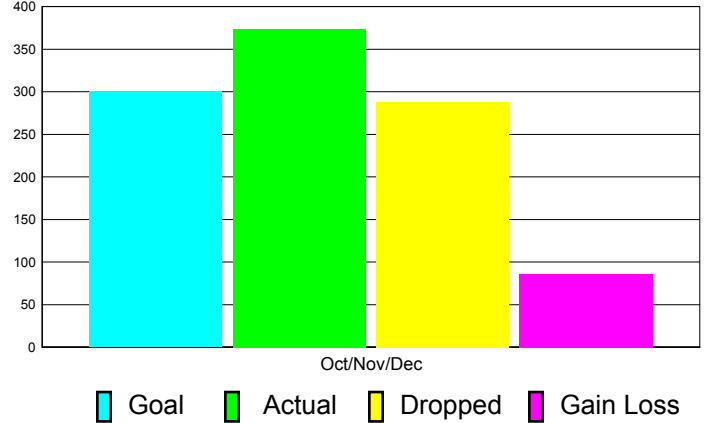

Membership Results 2011-2012

Goal, New, Dropped, Gain/Loss