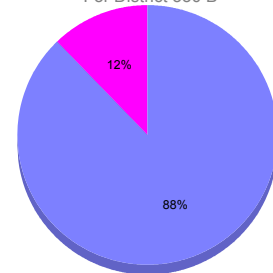

Membership Results 2011-2012

Goal, New, Dropped, Gain/Loss

Comparison of Membership Gain/Loss

Current Year Compared to the Previous Year

Gender Comparison 2010-2011

For District 330 B

Oct/Nov/Dec

Male Female