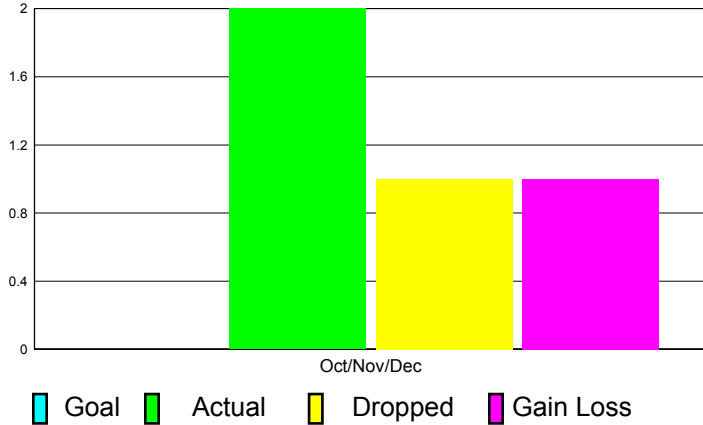

GMT Reports for District (or Undistricted) **District 330 B**

GMT: **Shinobu Goto**

Location: **JAPAN**

GMT CA: **5**

CLUBS

**Club Results
2011-2012**

**Clubs
2010-2011**

Month	New Club Goal	Actual New Clubs	Actual Dropped Clubs	Gain/Loss of Clubs	Gain/Loss of Clubs
Oct/Nov/Dec	0	2	1	1	-1
Totals	0	2	1	1	-1

Club Results 2011-2012

Goal, New, Dropped, Gain/Loss

Comparison of Club Gain/Loss

Current Year Compared to the Previous Year

YTD Status Quo Clubs 2010-2011

Status Quo Clubs Compared to Status Quo Members

MEMBERSHIP